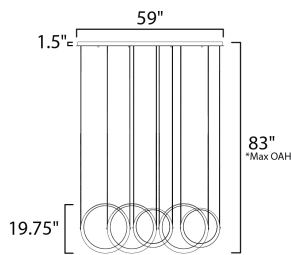

MEASUREMENTS

DIMENSION : 59" L x 7.75" W x 19.75" H
 MAX OAH : 83" OAH
 CANOPY : 7.75" W x 1.5" H x 59" L
 HANGING WEIGHT : 32.6 lb

LAMPING

INPUT VOLTAGE : 120V
 LUMENS : 4,260 Rated (3,200 Del.)
 BULB : 5 x 107W LED PCB Integrated , 107W Total
 BULB INCLUDED : (Integrated)
 DIMMABLE : ELV or Triac
 CRI : 90 CRI
 COLOR_TEMP : 3000K